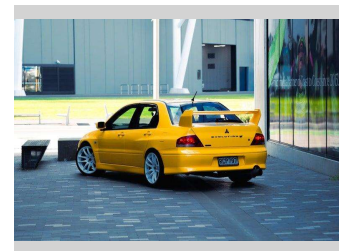

2001 Mitsubishi Lancer Evolution VII!

Purchase Price

\$42,995

Includes GST, Registration & Licensing

Finance may be available on this vehicle. Ask one of our friendly staff for more information.

**finance
NOW**