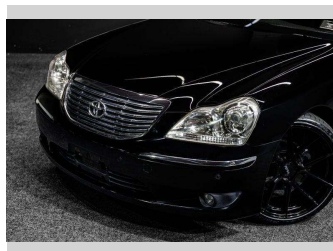

2004 Toyota Crown Majesta Type A | V8 280HP +

Purchase Price **\$19,995**
Includes GST, Registration & Licensing

Finance may be available on this vehicle. Ask one of our friendly staff for more information.

Gain peace of mind with Mechanical Breakdown Insurance. **Ask us how.**

Top features
None Listed

Body Style
Sedan

Odometer
102,000 km

Engine
4292 cc, Internal Combustion

Fuel Type
Petrol

Transmission
Auto

Wheels
-