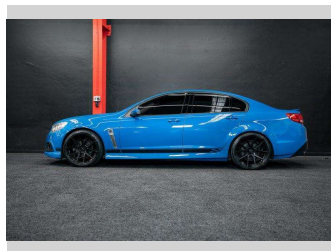

2014 Holden Commodore VF SV6 | 282BHP RWD!

Purchase Price **\$23,995**
Includes GST, Registration & Licensing

Finance may be available on this vehicle. Ask one of our friendly staff for more information.

Gain peace of mind with Mechanical Breakdown Insurance. **Ask us how.**

Top features
None Listed

Body Style
Sedan

Odometer
147,000 km

Engine
3564 cc

Fuel Type
Petrol

Transmission
Auto

Wheels
-