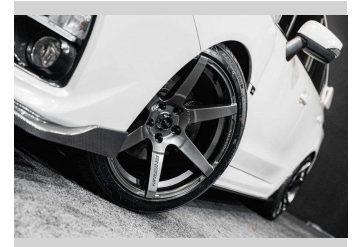

# 2015 Subaru WRX S4 Eyesight | 2.0L GT w/ Lip Kit

**Purchase Price** **\$24,995**  
Includes GST, Registration & Licensing

Finance may be available on this vehicle. Ask one of our friendly staff for more information.