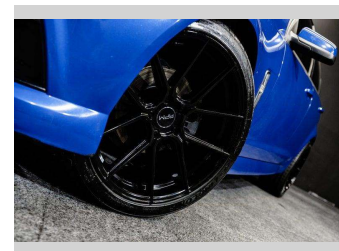

# 2013 Holden Commodore | VF SV6 Wagon

**Purchase Price** **\$19,995**  
Includes GST, Registration & Licensing

Finance may be available on this vehicle. Ask one of our friendly staff for more information.

Gain peace of mind with Mechanical Breakdown Insurance. **Ask us how.**

**Top features**

None Listed

Body Style  
**Station Wagon**

Odometer  
**178,081 km**

Engine  
**3564 cc, Internal Combustion**

Fuel Type  
**Petrol**