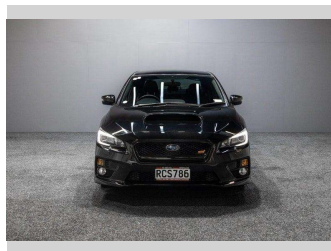

2014 Subaru WRX STI | 2.0L AWD 6SP Premium!

Purchase Price **\$39,995**
Includes GST, Registration & Licensing

Finance may be available on this vehicle. Ask one of our friendly staff for more information.

Gain peace of mind with Mechanical Breakdown Insurance. **Ask us how.**

Top features

- » 4WD/4x4

Body Style
Sedan

Odometer
127,000 km

Engine
1994 cc

Fuel Type
Petrol

Transmission
5-Speed Manual, 4WD