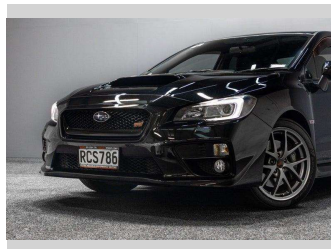

2014 Subaru WRX STI | 2.0L AWD 6SP Premium!

Purchase Price **\$39,995**
Includes GST, Registration & Licensing

Finance may be available on this vehicle. Ask one of our friendly staff for more information.

Gain peace of mind with Mechanical Breakdown Insurance. **Ask us how.**

Top features

- » 4WD/4x4

Body Style
Sedan

Odometer
127,000 km

Engine
1994 cc

Fuel Type
Petrol

Transmission
5-Speed Manual, 4WD