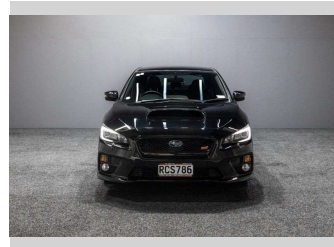

# 2014 Subaru WRX STI | 2.0L AWD 6SP Premium!

**Purchase Price** **\$39,995**  
Includes GST, Registration & Licensing

Finance may be available on this vehicle. Ask one of our friendly staff for more information.

Gain peace of mind with Mechanical Breakdown Insurance. **Ask us how.**

**Top features**

- » 4WD/4x4

Body Style  
**Sedan**

Odometer  
**127,000 km**

Engine  
**1994 cc, Internal Combustion**

Fuel Type  
**Petrol**