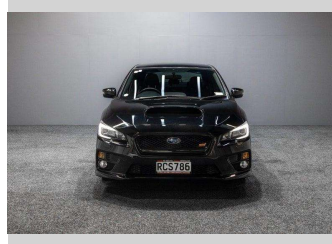

# 2014 Subaru WRX STI | 2.0L AWD 6SP Premium!

**Purchase Price** **\$39,995**  
Includes GST, Registration & Licensing

Finance may be available on this vehicle. Ask one of our friendly staff for more information.

Gain peace of mind with Mechanical Breakdown Insurance. **Ask us how.**

**Top features**

- » 4WD/4x4

Body Style  
**Sedan**

Odometer  
**127,000 km**

Engine  
**1994 cc, Internal Combustion**

Fuel Type  
**Petrol**