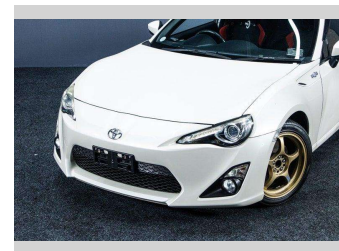

2014 Toyota 86 GT | Fresh Import!

Purchase Price **\$21,995**
Includes GST, Registration & Licensing

Finance may be available on this vehicle. Ask one of our friendly staff for more information.

Gain peace of mind with Mechanical Breakdown Insurance. **Ask us how.**

Top features
None Listed

Body Style
Coupe

Odometer
100,679 km

Engine
1998 cc, Internal Combustion

Fuel Type
Petrol

Transmission
Auto

Wheels
-

VIN
7AT0H65RX26041877

Interior
-

Safety

Based on 2025 VSRR rating

Reg No.
-

Ext Colour
White

History
-

Seats
-

CO2 Emissions
★ ★ ★ ★ ☆ ☆
206 grams/km