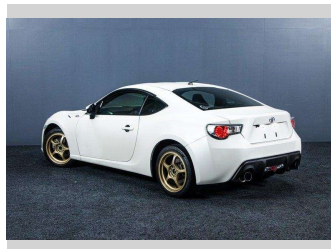

2014 Toyota 86 GT | Fresh Import!

Purchase Price **\$21,995**
Includes GST, Registration & Licensing

Finance may be available on this vehicle. Ask one of our friendly staff for more information.

Gain peace of mind with Mechanical Breakdown Insurance. **Ask us how.**

Top features
None Listed

Body Style
Coupe

Odometer
100,679 km

Engine
1998 cc, Internal Combustion

Fuel Type
Petrol

Transmission
Auto

Wheels
-

VIN
7AT0H65RX26041877

Interior
-

Safety

Based on 2025 VSRR rating

Reg No.
-

Ext Colour
White

History
-

Seats
-

CO2 Emissions
★ ★ ★ ★ ☆ ☆
206 grams/km