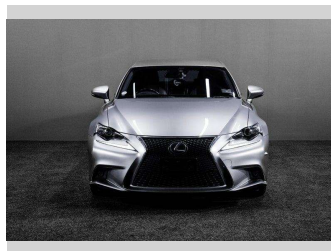

2013 Lexus IS 300h F Sport Premium!

Purchase Price **\$23,995**
Includes GST, Registration & Licensing

Finance may be available on this vehicle. Ask one of our friendly staff for more information.

Gain peace of mind with Mechanical Breakdown Insurance. **Ask us how.**

Top features

None Listed

Body Style
Sedan

Odometer
131,000 km

Engine
2493 cc, Hybrid

Fuel Type
Electric

Transmission
Auto

Wheels
-