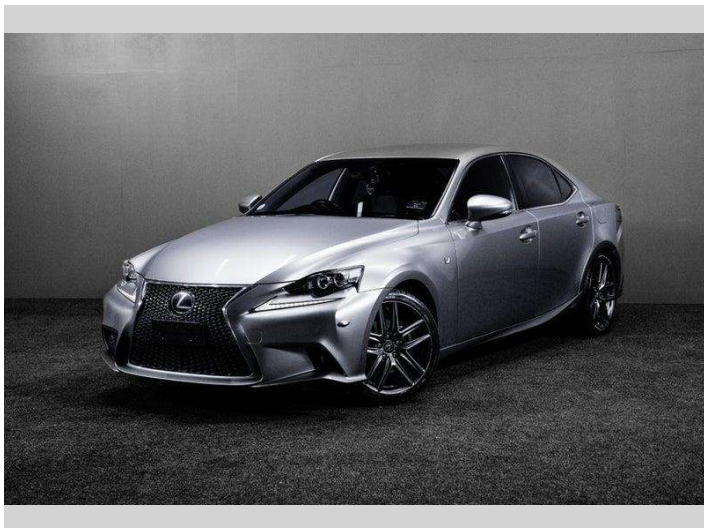

2013 Lexus IS 300h F Sport Premium!

Purchase Price **\$23,995**
Includes GST, Registration & Licensing

Finance may be available on this vehicle. Ask one of our friendly staff for more information.

Gain peace of mind with Mechanical Breakdown Insurance. **Ask us how.**

Top features

None Listed

Body Style
Sedan

Odometer
131,000 km

Engine
2493 cc, Hybrid

Fuel Type
Electric

Transmission
Auto

Wheels
-

VIN
7AT0B013X26012521

Interior
-

Safety

Based on 2025 VSRR rating

Reg No.
-

Ext Colour
Silver

History
-

Seats
-