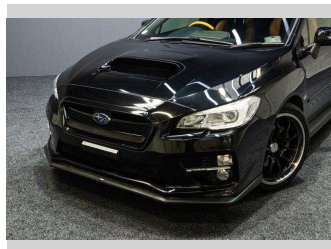

2016 Subaru WRX Limited Edition SPORTIVA

Purchase Price **\$27,995**
Includes GST, Registration & Licensing

Finance may be available on this vehicle. Ask one of our friendly staff for more information.

Gain peace of mind with Mechanical Breakdown Insurance. **Ask us how.**

Top features

None Listed

Body Style
Sedan

Odometer
103,000 km

Engine
1998 cc, Internal Combustion

Fuel Type
Petrol

Transmission
Auto

Wheels
-