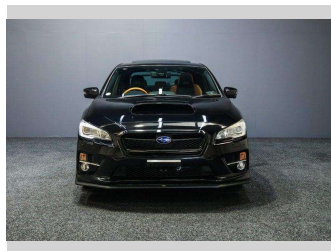

2016 Subaru WRX Limited Edition SPORTIVA

Purchase Price **\$27,995**
Includes GST, Registration & Licensing

Finance may be available on this vehicle. Ask one of our friendly staff for more information.

Gain peace of mind with Mechanical Breakdown Insurance. **Ask us how.**

Top features

None Listed

Body Style
Sedan

Odometer
103,000 km

Engine
1998 cc, Internal Combustion

Fuel Type
Petrol

Transmission
Auto

Wheels
-