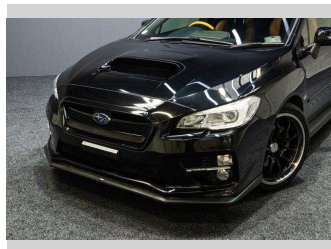

# 2016 Subaru WRX Limited Edition SPORTIVA

**Purchase Price** **\$27,995**  
Includes GST, Registration & Licensing

Finance may be available on this vehicle. Ask one of our friendly staff for more information.

Gain peace of mind with Mechanical Breakdown Insurance. **Ask us how.**

**Top features**

None Listed

Body Style  
**Sedan**

Odometer  
**103,000 km**

Engine  
**1998 cc, Internal Combustion**

Fuel Type  
**Petrol**