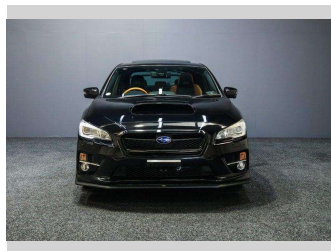

# 2016 Subaru WRX Limited Edition SPORTIVA

**Purchase Price** **\$27,995**  
Includes GST, Registration & Licensing

Finance may be available on this vehicle. Ask one of our friendly staff for more information.

Gain peace of mind with Mechanical Breakdown Insurance. **Ask us how.**

**Top features**

None Listed

Body Style  
**Sedan**

Odometer  
**103,000 km**

Engine  
**1998 cc, Internal Combustion**

Fuel Type  
**Petrol**

Transmission  
**Auto**

Wheels  
-

VIN  
**7AT0GF20X26014351**

Interior  
-

Safety

Based on 2025 VSRR rating for 13-21 models

Reg No.  
-

Ext Colour  
**Black**