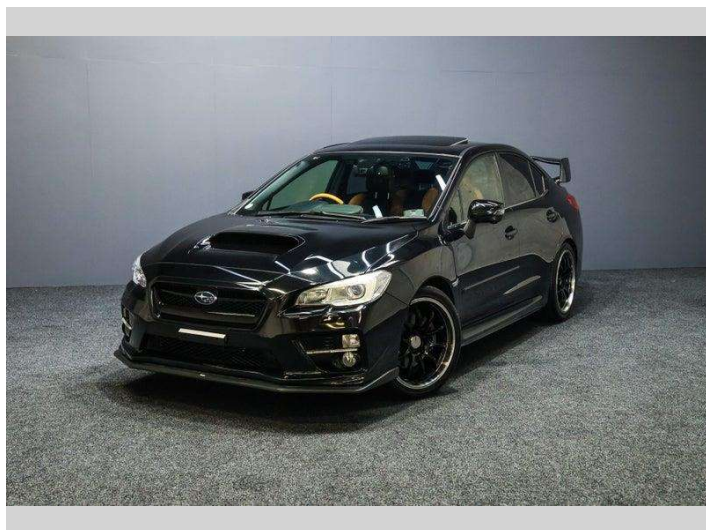

# 2016 Subaru WRX Limited Edition SPORTIVA

**Purchase Price** **\$27,995**  
Includes GST, Registration & Licensing

Finance may be available on this vehicle. Ask one of our friendly staff for more information.

Gain peace of mind with Mechanical Breakdown Insurance. **Ask us how.**

**Top features**

None Listed

Body Style  
**Sedan**

Odometer  
**103,000 km**

Engine  
**1998 cc, Internal Combustion**

Fuel Type  
**Petrol**

Transmission  
**Auto**

Wheels  
-

VIN  
**7AT0GF20X26014351**

Interior  
-

Safety

Based on 2025 VSRR rating for 13-21 models

Reg No.  
-

Ext Colour  
**Black**