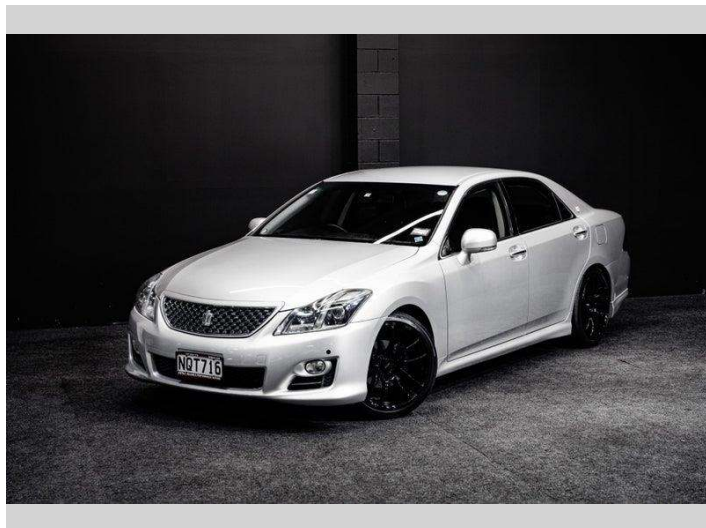

2009 Toyota Crown Athlete | V6 w/RPM 19 inch

Purchase Price **\$14,995**
Includes GST, Registration & Licensing

Finance may be available on this vehicle. Ask one of our friendly staff for more information.

Gain peace of mind with Mechanical Breakdown Insurance. **Ask us how.**

Top features

None Listed

Body Style
Sedan

Odometer
173,000 km

Engine
2490 cc, Internal Combustion

Fuel Type
Petrol

Transmission
Auto