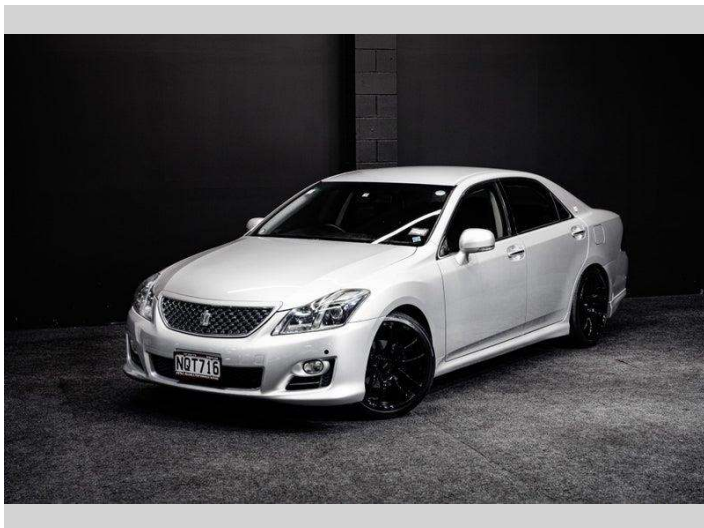

2009 Toyota Crown Athlete | V6 w/RPM 19 inch

Purchase Price **\$14,995**
Includes GST, Registration & Licensing

Finance may be available on this vehicle. Ask one of our friendly staff for more information.

Gain peace of mind with Mechanical Breakdown Insurance. **Ask us how.**

Top features

None Listed

Body Style
Sedan

Odometer
173,000 km

Engine
2490 cc

Fuel Type
Petrol

Transmission
Auto