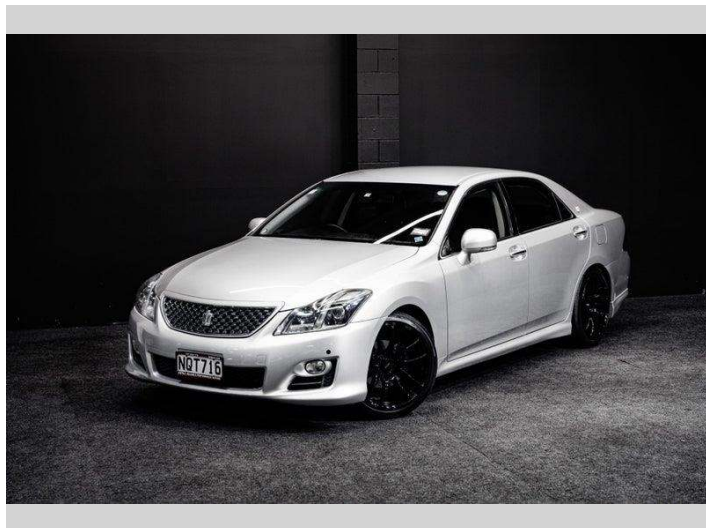

2009 Toyota Crown Athlete | V6 w/RPM 19 inch

Purchase Price **\$14,995**
Includes GST, Registration & Licensing

Finance may be available on this vehicle. Ask one of our friendly staff for more information.

Gain peace of mind with Mechanical Breakdown Insurance. **Ask us how.**

Top features

None Listed

Body Style
Sedan

Odometer
173,000 km

Engine
2490 cc, Internal Combustion

Fuel Type
Petrol

Transmission
Auto