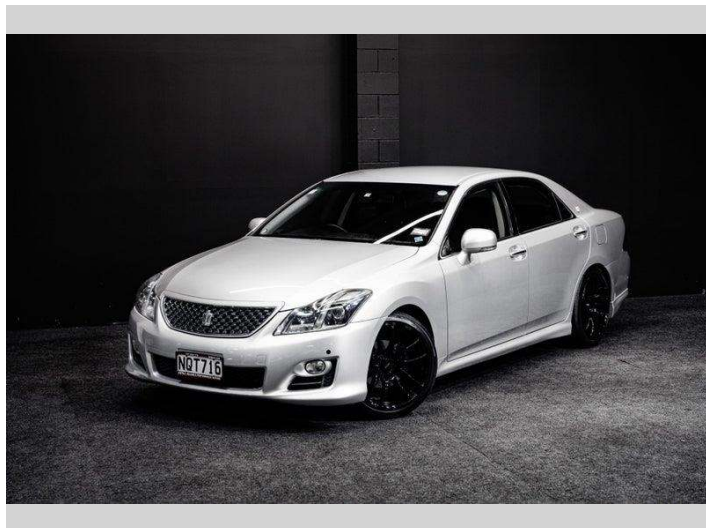

2009 Toyota Crown Athlete | V6 w/RPM 19 inch

Purchase Price

\$12,995

Includes GST, Registration & Licensing

Finance may be available on this vehicle. Ask one of our friendly staff for more information.

finance
NOW

Gain peace of mind with Mechanical Breakdown Insurance. **Ask us how.**

provident
insurance

Top features

None Listed

Body Style

Sedan

Odometer

173,000 km

Engine

2490 cc, Internal Combustion

Fuel Type

Petrol

Transmission

Auto

Wheels

-

Ext Colour

Silver

History

-

Seats

-

CO2 Emissions

★★★★☆☆