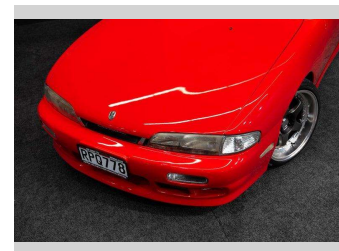

1996 Nissan Silvia S14 | 5SP SR20DET - CERTED!

Purchase Price **\$43,995**
Includes GST, Registration & Licensing

Finance may be available on this vehicle. Ask one of our friendly staff for more information.

Gain peace of mind with Mechanical Breakdown Insurance. **Ask us how.**

Top features
None Listed

Body Style
Coupe

Odometer
139,000 km

Engine
1998 cc, Internal Combustion

Fuel Type
Petrol

Transmission
5-Speed Manual