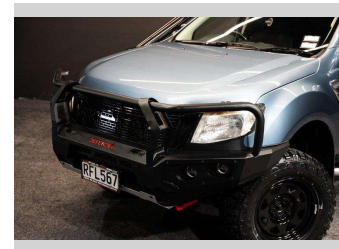

2015 Ford Ranger LOW KM Kitted out 4WD

Purchase Price

\$29,995

Includes GST, Registration & Licensing

Finance may be available on this vehicle. Ask one of our friendly staff for more information.

finance
NOW

Gain peace of mind with Mechanical Breakdown Insurance. **Ask us how.**

provident
insurance

Top features

- » 4WD/4x4
- » Bull Bars
- » Towbar

Body Style

Ute

Odometer

143,689 km

Engine

3199 cc, Internal Combustion

Fuel Type

Diesel

Transmission

Auto, 4WD

Wheels

-

Ext Colour

Blue

History

-

Seats

5 seats

CO2 Emissions

★☆☆☆☆