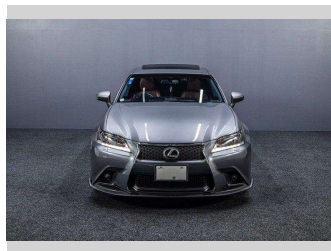

# 2014 Lexus GS 250 F Sport Premium!

**Purchase Price** **\$23,995**  
Includes GST, Registration & Licensing

Finance may be available on this vehicle. Ask one of our friendly staff for more information.

Gain peace of mind with Mechanical Breakdown Insurance. **Ask us how.**

**Top features**

None Listed

Body Style  
**Sedan**

Odometer  
**136,000 km**

Engine  
**2499 cc, Internal Combustion**

Fuel Type  
**Petrol**