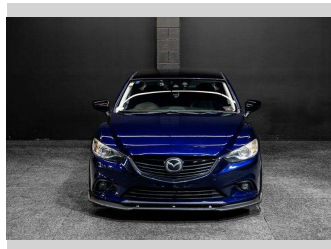

2012 Mazda Atenza SEDAN 25S | L PACKAGE

Purchase Price **\$18,995**
Includes GST, Registration & Licensing

Finance may be available on this vehicle. Ask one of our friendly staff for more information.

Gain peace of mind with Mechanical Breakdown Insurance. **Ask us how.**

Top features

None Listed

Body Style
Sedan

Odometer
110,000 km

Engine
2488 cc, Internal Combustion

Fuel Type
Petrol

Transmission
Auto

Wheels
-