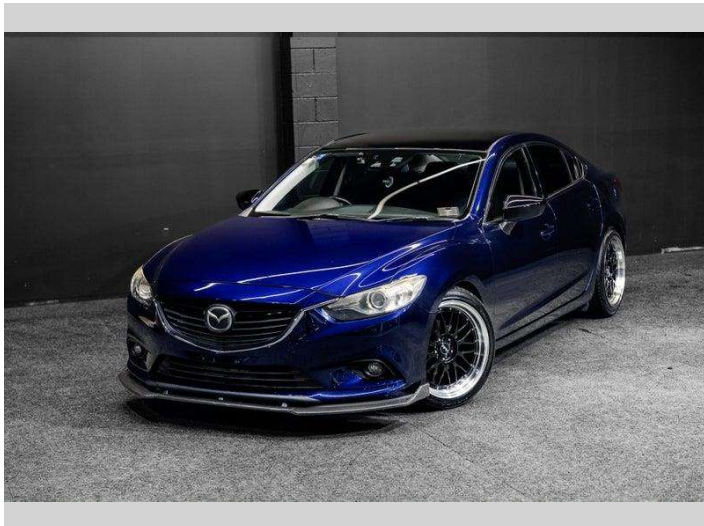

2012 Mazda Atenza SEDAN 25S | L PACKAGE

Purchase Price **\$18,995**
Includes GST, Registration & Licensing

Finance may be available on this vehicle. Ask one of our friendly staff for more information.

Gain peace of mind with Mechanical Breakdown Insurance. **Ask us how.**

Top features

None Listed

Body Style
Sedan

Odometer
110,000 km

Engine
2488 cc, Internal Combustion

Fuel Type
Petrol

Transmission
Auto

Wheels
-

VIN
7AT0C139X26100072

Interior
-

Safety

Based on 2025 UCSR rating for 12-23 models

Reg No.
-

Ext Colour
Blue

History
-

Seats
-