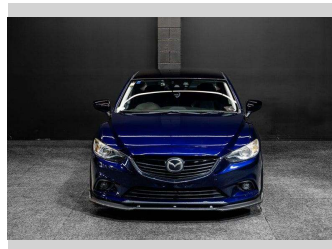

2012 Mazda Atenza SEDAN 25S | L PACKAGE

Purchase Price **\$18,995**
Includes GST, Registration & Licensing

Finance may be available on this vehicle. Ask one of our friendly staff for more information.

Gain peace of mind with Mechanical Breakdown Insurance. **Ask us how.**

Top features

None Listed

Body Style
Sedan

Odometer
110,000 km

Engine
2488 cc, Internal Combustion

Fuel Type
Petrol

Transmission
Auto

Wheels
-