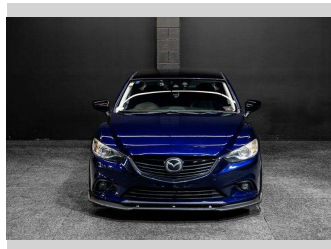

2012 Mazda Atenza SEDAN 25S | L PACKAGE

Purchase Price **\$16,995**
Includes GST, Registration & Licensing

Finance may be available on this vehicle. Ask one of our friendly staff for more information.

Gain peace of mind with Mechanical Breakdown Insurance. **Ask us how.**

Top features
None Listed

Body Style
Sedan

Odometer
110,000 km

Engine
2488 cc, Internal Combustion

Fuel Type
Petrol

Transmission
Auto

Wheels
-

VIN
7AT0C139X26100072

Interior
-

Safety

Based on 2025 UCSR rating for 12-23 models

Reg No.
-

Ext Colour
Blue

History
-

Seats
-

CO2 Emissions
★★★★☆
169 grams/km