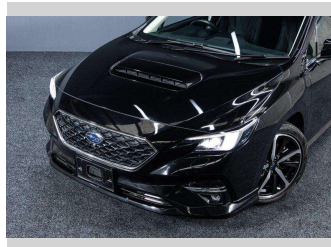

2021 Subaru Levorg GT-H EX | AWD Turbo!

Purchase Price **\$28,995**
Includes GST, Registration & Licensing

Finance may be available on this vehicle. Ask one of our friendly staff for more information.

Gain peace of mind with Mechanical Breakdown Insurance. **Ask us how.**

Top features

- » 4WD/4x4

Body Style
Station Wagon

Odometer
117,724 km

Engine
1795 cc, Internal Combustion

Fuel Type
Petrol

Transmission
Auto, 4WD

Wheels
-

VIN
7AT0GF22X26011962

Interior
-

Safety

Based on 2025 VSRR rating

Reg No.
-

Ext Colour
Black

History
-

Seats
-