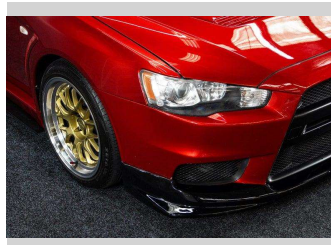

2008 Mitsubishi Lancer EVOLUTION X w/MODS!

Purchase Price

\$35,995

Includes GST, Registration & Licensing

Finance may be available on this vehicle. Ask one of our friendly staff for more information.

Gain peace of mind with Mechanical Breakdown Insurance. **Ask us how.**

Fuel Type

Petrol

Transmission

Auto

Wheels

-

VIN

7AT0CJ0DX17004441