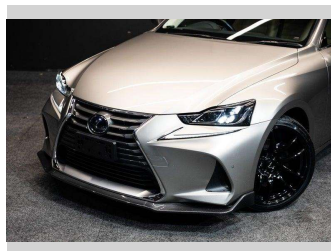

2017 Lexus IS 300h Facelift | Low KM | Version L

Purchase Price **\$31,995**
Includes GST, Registration & Licensing

Finance may be available on this vehicle. Ask one of our friendly staff for more information.

Gain peace of mind with Mechanical Breakdown Insurance. **Ask us how.**

Top features

None Listed

Body Style
Sedan

Odometer
81,978 km

Engine
2493 cc, Hybrid

Fuel Type
Electric

Transmission
Auto