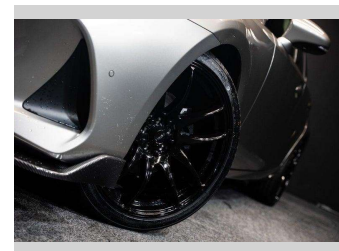

2017 Lexus IS 300h Facelift | Low KM | Version L

Purchase Price **\$31,995**
Includes GST, Registration & Licensing

Finance may be available on this vehicle. Ask one of our friendly staff for more information.

Gain peace of mind with Mechanical Breakdown Insurance. **Ask us how.**

Top features

None Listed

Body Style
Sedan

Odometer
81,978 km

Engine
2493 cc, Hybrid

Fuel Type
Electric

Transmission
Auto