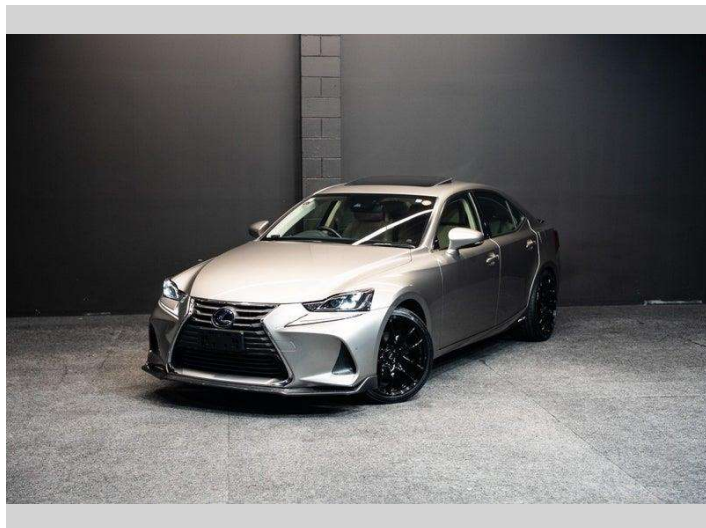

2017 Lexus IS 300h Facelift | Low KM | Version L

Purchase Price **\$31,995**
Includes GST, Registration & Licensing

Finance may be available on this vehicle. Ask one of our friendly staff for more information.

Gain peace of mind with Mechanical Breakdown Insurance. **Ask us how.**

Top features

None Listed

Body Style
Sedan

Odometer
81,978 km

Engine
2493 cc, Hybrid

Fuel Type
Electric

Transmission
Auto

Wheels
-

VIN
7AT0B013X26064408

Interior
-

Safety

Based on 2025 VSRR rating

Reg No.
-

Ext Colour
Silver

History
-