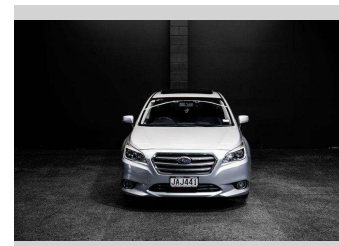

# 2015 Subaru Legacy 3.6 RS | Low Ks - AWD

**Purchase Price** **\$16,995**  
Includes GST, Registration & Licensing

Finance may be available on this vehicle. Ask one of our friendly staff for more information.

Gain peace of mind with Mechanical Breakdown Insurance. **Ask us how.**

**Top features**

None Listed

Body Style  
**Sedan**

Odometer  
**89,000 km**

Engine  
**3630 cc, Internal Combustion**

Fuel Type  
**Petrol**