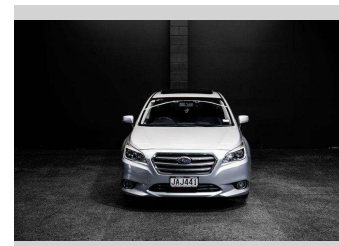

2015 Subaru Legacy 3.6 RS | Low Ks - AWD

Purchase Price **\$15,995**
Includes GST, Registration & Licensing

Finance may be available on this vehicle. Ask one of our friendly staff for more information.

Gain peace of mind with Mechanical Breakdown Insurance. **Ask us how.**

Top features

None Listed

Body Style
Sedan

Odometer
89,000 km

Engine
3630 cc, Internal Combustion

Fuel Type
Petrol

Transmission
Auto

Wheels
-