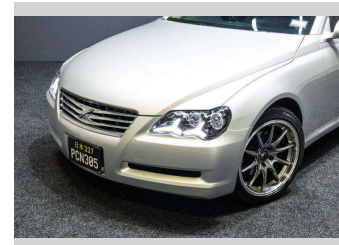

2008 Toyota MARK-X Wheels + A/M Lights

Purchase Price **\$10,995**
Includes GST, Registration & Licensing

Finance may be available on this vehicle. Ask one of our friendly staff for more information.

Gain peace of mind with Mechanical Breakdown Insurance. **Ask us how.**

Top features
None Listed

Body Style
Sedan

Odometer
171,000 km

Engine
2499 cc, Internal Combustion

Fuel Type
Petrol

Transmission
Auto

Wheels
-

VIN
7AT0H64TX17060685

Interior
-

Safety

Based on 2025 VSRR rating

Reg No.
PCN305

Ext Colour
Silver

History
-

Seats
-

CO2 Emissions
★ ★ ★ ☆ ☆ ☆
217 grams/km