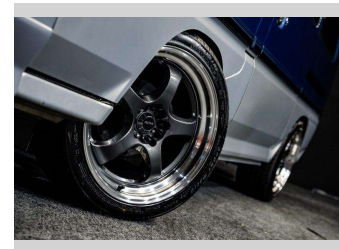

1995 Mitsubishi Delica 2.5L Turbo - 7 Seater!

Purchase Price **$12,995**
Includes GST, Registration & Licensing

Finance may be available on this vehicle. Ask one of our friendly staff for more information.

Gain peace of mind with Mechanical Breakdown Insurance. **Ask us how.**

Top features
None Listed

Body Style
People Movers

Odometer
165,000 km

Engine
2470 cc

Fuel Type
Diesel

Transmission
Auto

Wheels
-

VIN
7A8CJ0P0704900694

Interior
-

Safety
-

Reg No.
-

Ext Colour
Blue

History
-

Seats
-

CO2 Emissions
-

Energy Economy
-

Stock ID: 8523