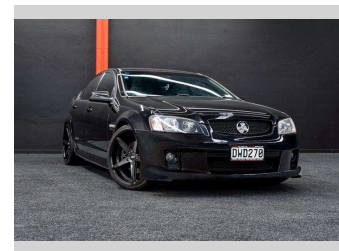

2007 Holden Commodore SS | 6.0L V8 - 6SP Manual!

Purchase Price

\$35,995

Includes GST, Registration & Licensing

Finance may be available on this vehicle. Ask one of our friendly staff for more information.

Gain peace of mind with Mechanical Breakdown Insurance. **Ask us how.**

Top features

None Listed

Body Style

Sedan

Odometer

164,000 km

Engine