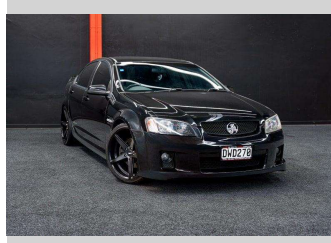

2007 Holden Commodore SS | 6.0L V8 - 6SP Manual!

Purchase Price

\$35,995

Includes GST, Registration & Licensing

Finance may be available on this vehicle. Ask one of our friendly staff for more information.

Gain peace of mind with Mechanical Breakdown Insurance. **Ask us how.**

Top features

None Listed

Body Style

Sedan

Odometer

164,000 km

Engine