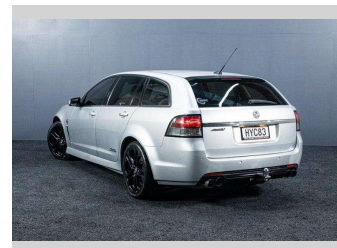

# 2015 Holden Commodore VF | SS-V REDLINE!

**Purchase Price** **\$35,995**  
Includes GST, Registration & Licensing

Finance may be available on this vehicle. Ask one of our friendly staff for more information.

Gain peace of mind with Mechanical Breakdown Insurance. **Ask us how.**

**Top features**

None Listed

Body Style  
**Station Wagon**

Odometer  
**178,659 km**

Engine  
**5967 cc, Internal Combustion**

Fuel Type  
**Petrol**