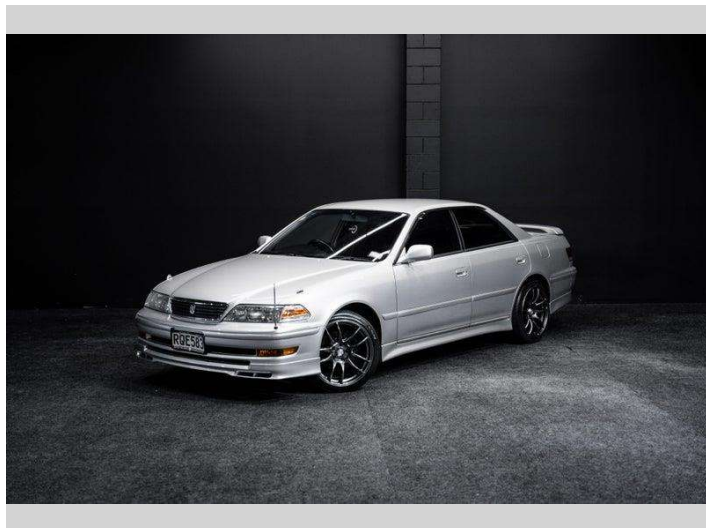

1999 Toyota MARK II JZX100 | Tourer V - 1JZGTE!

Purchase Price

\$35,995

Includes GST, Registration & Licensing

Finance may be available on this vehicle. Ask one of our friendly staff for more information.

115,000 km

Engine

2491 cc

Fuel Type

Petrol

Transmission

Auto

Wheels