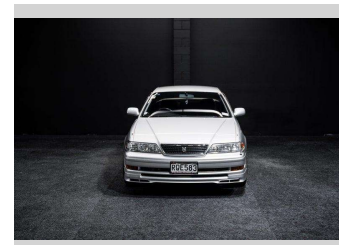

1999 Toyota MARK II JZX100 | Tourer V - 1JZGTE!

Purchase Price

\$35,995

Includes GST, Registration & Licensing

Finance may be available on this vehicle. Ask one of our friendly staff for more information.

115,000 km

Engine

2491 cc

Fuel Type

Petrol

Transmission

Auto

Wheels