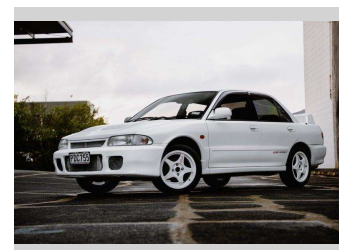

1993 Mitsubishi Lancer GSR | Evolution 1 w/ Super

Purchase Price **\$54,995**
Includes GST, Registration & Licensing

Finance may be available on this vehicle. Ask one of our friendly staff for more information.

Gain peace of mind with Mechanical Breakdown Insurance. **Ask us how.**

Top features
None Listed

Body Style
Sedan

Odometer
22,000 km

Engine
1990 cc, Internal Combustion

Fuel Type
Petrol

Transmission
5-Speed Manual