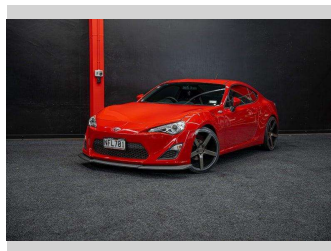

2013 Toyota 86 | 6SP Manual!

Purchase Price **\$18,995**
Includes GST, Registration & Licensing

Finance may be available on this vehicle. Ask one of our friendly staff for more information.

Gain peace of mind with Mechanical Breakdown Insurance. **Ask us how.**

Top features
None Listed

Body Style
Coupe

Odometer
163,000 km

Engine
1990 cc, Internal Combustion

Fuel Type
Petrol

Transmission
6-Speed Manual

Wheels
-

VIN
7AT0H65RX19004846

Interior
-

Safety

Based on 2025 VSRR rating

Reg No.
NFL701

Ext Colour
Red

History
-

Seats
-

CO2 Emissions
★★★★☆☆
206 grams/km