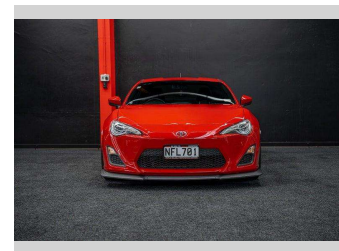

2013 Toyota 86 | 6SP Manual!

Purchase Price **\$18,995**
Includes GST, Registration & Licensing

Finance may be available on this vehicle. Ask one of our friendly staff for more information.

Gain peace of mind with Mechanical Breakdown Insurance. **Ask us how.**

Top features
None Listed

Body Style
Coupe

Odometer
163,000 km

Engine
1990 cc, Internal Combustion

Fuel Type
Petrol

Transmission
6-Speed Manual

Wheels
-

VIN
7AT0H65RX19004846

Interior
-

Safety

Based on 2025 VSRR rating

Reg No.
NFL701

Ext Colour
Red

History
-

Seats
-

CO2 Emissions
★★★★☆☆
206 grams/km