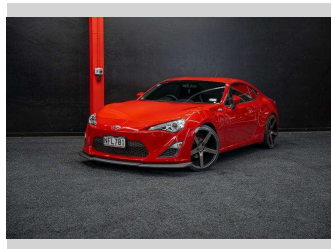

2013 Toyota 86 | 6SP Manual!

Purchase Price

\$18,995

Includes GST, Registration & Licensing

Finance may be available on this vehicle. Ask one of our friendly staff for more information.

Gain peace of mind with Mechanical Breakdown Insurance. **Ask us how.**

Top features

None Listed

Body Style

Coupe

Odometer

163,000 km

Engine

1990 cc, Internal Combustion

Fuel Type

Petrol

Transmission

6-Speed Manual

Wheels

-

VIN

7AT0H65RX19004846