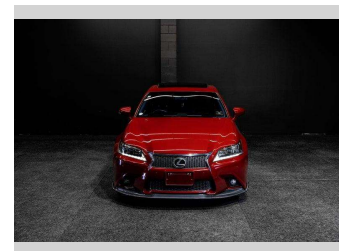

2013 Lexus GS 250 F Sport | Luxury + Premium -

Purchase Price **\$22,995**
Includes GST, Registration & Licensing

Finance may be available on this vehicle. Ask one of our friendly staff for more information.

Gain peace of mind with Mechanical Breakdown Insurance. **Ask us how.**

Top features

None Listed

Body Style
Sedan

Odometer
137,000 km

Engine
2499 cc

Fuel Type
Petrol

Transmission
Auto