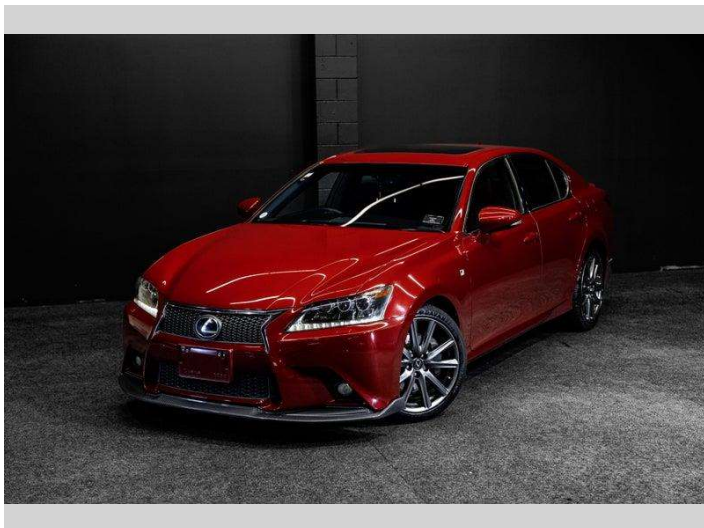

2013 Lexus GS 250 F Sport | Luxury + Premium -

Purchase Price **\$22,995**
Includes GST, Registration & Licensing

Finance may be available on this vehicle. Ask one of our friendly staff for more information.

Gain peace of mind with Mechanical Breakdown Insurance. **Ask us how.**

Top features

None Listed

Body Style
Sedan

Odometer
137,000 km

Engine
2499 cc

Fuel Type
Petrol

Transmission
Auto

Wheels
-

VIN
7AT0B012X26003270

Interior
-

Safety

Based on 2025 VSRR rating

Reg No.
-

Ext Colour
Red

History
-