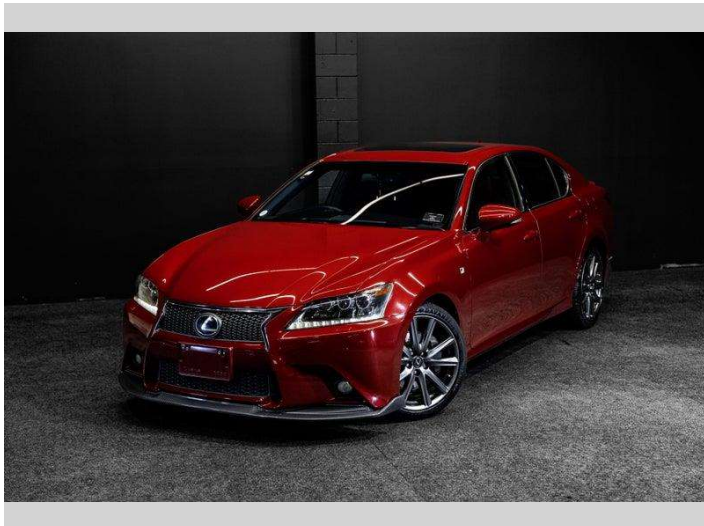

2013 Lexus GS 250 F Sport | Luxury + Premium -

Purchase Price **\$22,995**
Includes GST, Registration & Licensing

Finance may be available on this vehicle. Ask one of our friendly staff for more information.

Gain peace of mind with Mechanical Breakdown Insurance. **Ask us how.**

Top features

None Listed

Body Style
Sedan

Odometer
137,000 km

Engine
2499 cc, Internal Combustion

Fuel Type
Petrol

Transmission
Auto

Wheels
-

VIN
7AT0B012X26003270

Interior
-

Safety

Based on 2025 VSRR rating

Reg No.
-

Ext Colour
Red

History
-