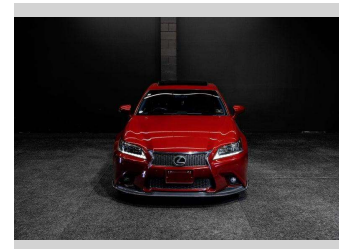

2013 Lexus GS 250 F Sport | Luxury + Premium -

Purchase Price **\$22,995**
Includes GST, Registration & Licensing

Finance may be available on this vehicle. Ask one of our friendly staff for more information.

Gain peace of mind with Mechanical Breakdown Insurance. **Ask us how.**

Top features

None Listed

Body Style
Sedan

Odometer
137,000 km

Engine
2499 cc, Internal Combustion

Fuel Type
Petrol

Transmission
Auto