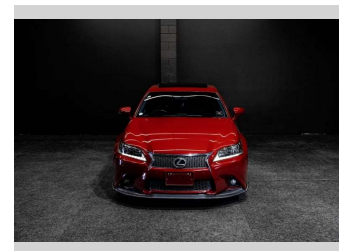

2013 Lexus GS 250 F Sport | Luxury + Premium -

Purchase Price **\$19,995**
Includes GST, Registration & Licensing

Finance may be available on this vehicle. Ask one of our friendly staff for more information.

Gain peace of mind with Mechanical Breakdown Insurance. **Ask us how.**

Top features

None Listed

Body Style
Sedan

Odometer
137,000 km

Engine
2499 cc, Internal Combustion

Fuel Type
Petrol

Transmission
Auto