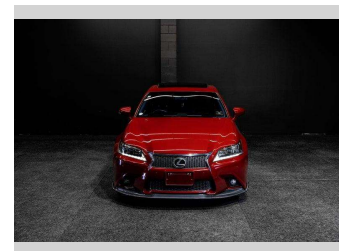

2013 Lexus GS 250 F Sport | Luxury + Premium -

Purchase Price **\$19,995**
Includes GST, Registration & Licensing

Finance may be available on this vehicle. Ask one of our friendly staff for more information.

Gain peace of mind with Mechanical Breakdown Insurance. **Ask us how.**

Top features

None Listed

Body Style
Sedan

Odometer
137,000 km

Engine
2499 cc, Internal Combustion

Fuel Type
Petrol

Transmission
Auto