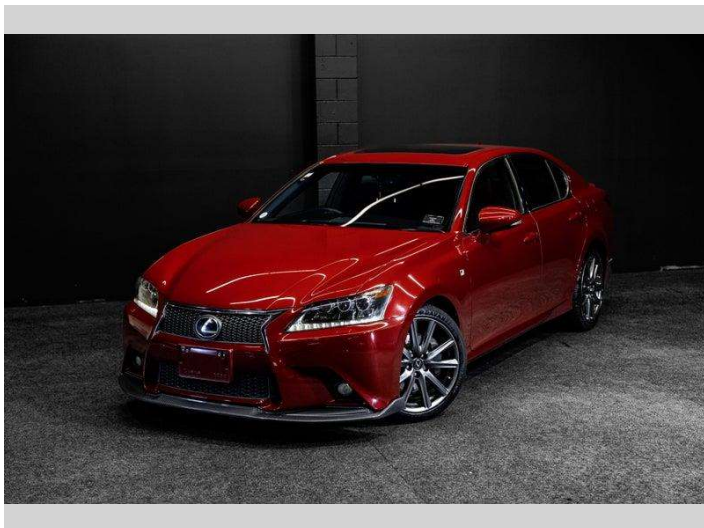

2013 Lexus GS 250 F Sport | Luxury + Premium -

Purchase Price **\$19,995**
Includes GST, Registration & Licensing

Finance may be available on this vehicle. Ask one of our friendly staff for more information.

Gain peace of mind with Mechanical Breakdown Insurance. **Ask us how.**

Top features

None Listed

Body Style
Sedan

Odometer
137,000 km

Engine
2499 cc, Internal Combustion

Fuel Type
Petrol

Transmission
Auto

Wheels
-

VIN
7AT0B012X26003270

Interior
-

Safety

Based on 2025 VSRR rating

Reg No.
-

Ext Colour
Red

History
-