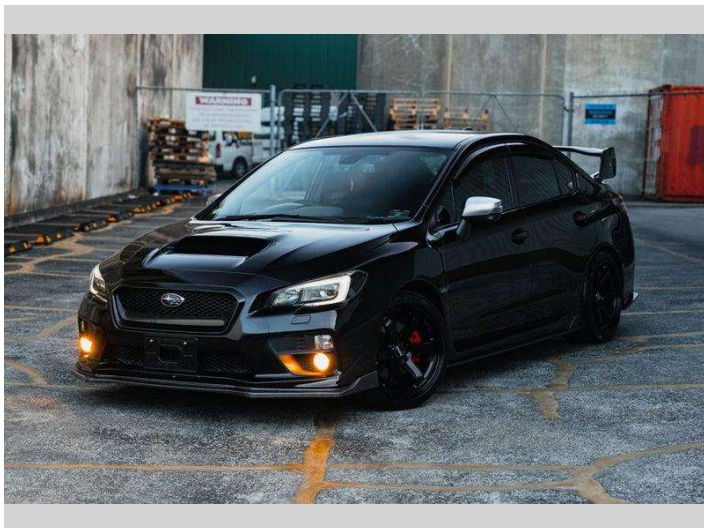

2016 Subaru WRX S4 | GT Eyesight w/Full Aero Fitted

Purchase Price **\$25,995**
Includes GST, Registration & Licensing

Finance may be available on this vehicle. Ask one of our friendly staff for more information.

Gain peace of mind with Mechanical Breakdown Insurance. **Ask us how.**

Top features
None Listed

Body Style
Sedan

Odometer
127,968 km

Engine
1998 cc, Internal Combustion

Fuel Type
Petrol

Transmission
Auto

Wheels
-