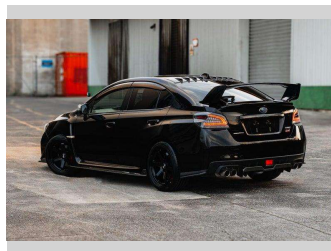

2016 Subaru WRX S4 | GT Eyesight w/Full Aero Fitted

Purchase Price **\$25,995**
Includes GST, Registration & Licensing

Finance may be available on this vehicle. Ask one of our friendly staff for more information.

Gain peace of mind with Mechanical Breakdown Insurance. **Ask us how.**

Top features
None Listed

Body Style
Sedan

Odometer
127,968 km

Engine
1998 cc, Internal Combustion

Fuel Type
Petrol

Transmission
Auto

Wheels
-