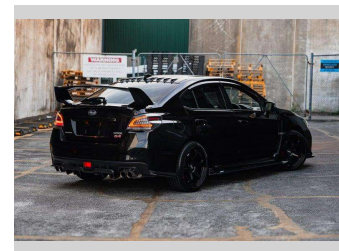

2016 Subaru WRX S4 | GT Eyesight w/Full Aero Fitted

Purchase Price **\$25,995**
Includes GST, Registration & Licensing

Finance may be available on this vehicle. Ask one of our friendly staff for more information.

Gain peace of mind with Mechanical Breakdown Insurance. **Ask us how.**

Top features
None Listed

Body Style
Sedan

Odometer
127,968 km

Engine
1998 cc, Internal Combustion

Fuel Type
Petrol

Transmission
Auto

Wheels
-