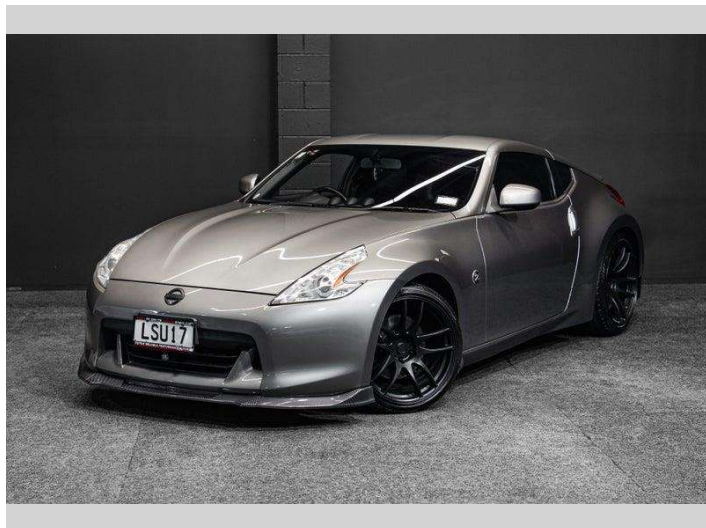

# 2009 Nissan Fairlady Fairlady Z | RWD 332 BHP!

**Purchase Price** **\$26,995**  
Includes GST, Registration & Licensing

Finance may be available on this vehicle. Ask one of our friendly staff for more information.

Gain peace of mind with Mechanical Breakdown Insurance. **Ask us how.**

**Top features**

None Listed

Body Style  
**Coupe**

Odometer  
**92,000 km**

Engine  
**3696 cc**

Fuel Type  
**Petrol**

Transmission  
**Auto**

Wheels  
-

VIN  
**7AT0DH2PX18602107**

Interior  
-

Safety

Based on 2025 VSRR rating

Reg No.  
**LSU17**

Ext Colour  
**Silver**

History  
-