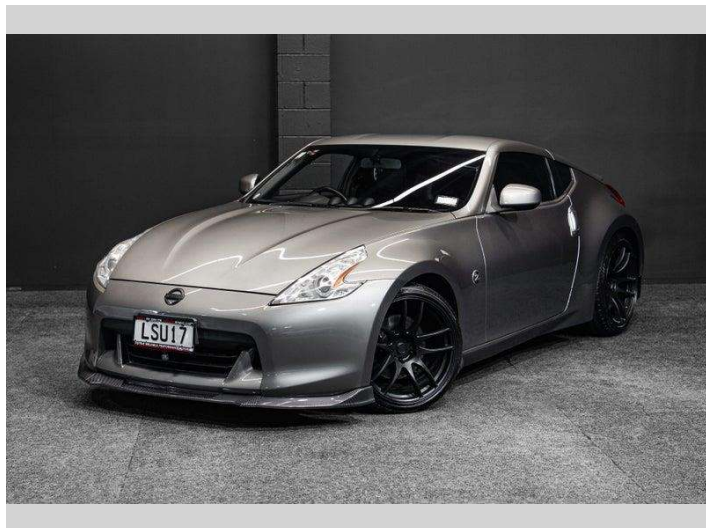

2009 Nissan Fairlady Fairlady Z | RWD 332 BHP!

Purchase Price

\$26,995

Includes GST, Registration & Licensing

Finance may be available on this vehicle. Ask one of our friendly staff for more information.

Gain peace of mind with Mechanical Breakdown Insurance. **Ask us how.**

Top features

None Listed

Body Style

Coupe

Odometer

92,000 km

Engine

3696 cc, Internal Combustion

Fuel Type

Petrol

Transmission

Auto

Wheels

-

VIN

7AT0DH2PX18602107

Interior

-

Safety

Based on 2025 VSRR rating

Reg No.

LSU17

Ext Colour

Silver