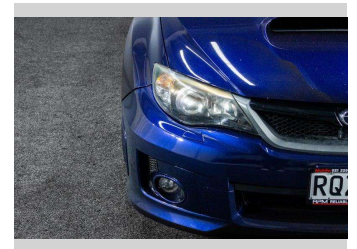

2012 Subaru Impreza WRX STI | AWD TURBO!

Purchase Price **\$18,995**
Includes GST, Registration & Licensing

Finance may be available on this vehicle. Ask one of our friendly staff for more information.

Gain peace of mind with Mechanical Breakdown Insurance. **Ask us how.**

Top features

- » 4WD/4x4

Body Style
Hatchback

Odometer
185,238 km

Engine
2457 cc, Internal Combustion

Fuel Type
Petrol

Transmission
Auto, 4WD

Wheels
-