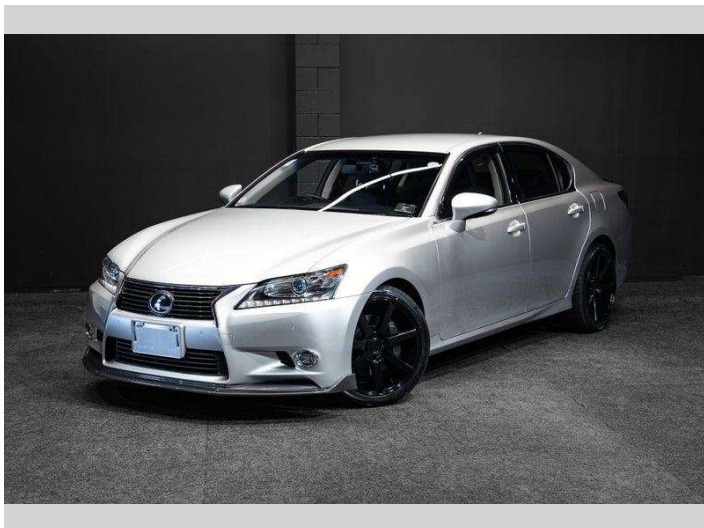

2014 Lexus GS 350 FRESH IMPORT - L Package!

Purchase Price **\$25,995**
Includes GST, Registration & Licensing

Finance may be available on this vehicle. Ask one of our friendly staff for more information.

Gain peace of mind with Mechanical Breakdown Insurance. **Ask us how.**

Top features

None Listed

Body Style
Sedan

Odometer
72,000 km

Engine
3456 cc, Internal Combustion

Fuel Type
Petrol

Transmission
Auto

Wheels
-

VIN
7AT0B00RX26004471

Interior
-

Safety

Based on 2025 VSRR rating

Reg No.
-

Ext Colour
Silver

History
-