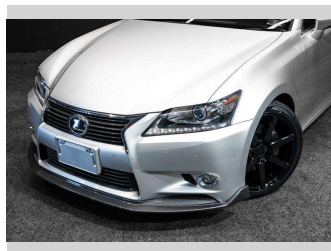

2014 Lexus GS 350 FRESH IMPORT - L Package!

Purchase Price **\$25,995**
Includes GST, Registration & Licensing

Finance may be available on this vehicle. Ask one of our friendly staff for more information.

Gain peace of mind with Mechanical Breakdown Insurance. **Ask us how.**

Top features

None Listed

Body Style
Sedan

Odometer
72,000 km

Engine
3456 cc, Internal Combustion

Fuel Type
Petrol

Transmission
Auto