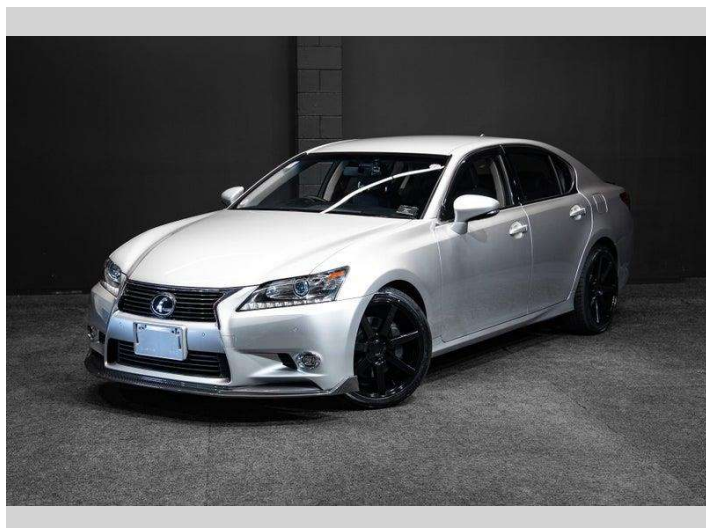

2014 Lexus GS 350 FRESH IMPORT - L Package!

Purchase Price **\$25,995**
Includes GST, Registration & Licensing

Finance may be available on this vehicle. Ask one of our friendly staff for more information.

Gain peace of mind with Mechanical Breakdown Insurance. **Ask us how.**

Top features
None Listed

Body Style
Sedan

Odometer
72,000 km

Engine
3456 cc, Internal Combustion

Fuel Type
Petrol

Transmission
Auto

Wheels
-

VIN
7AT0B00RX26004471

Interior
-

Safety

Based on 2025 VSRR rating

Reg No.
-

Ext Colour
Silver

History
-

Seats
-