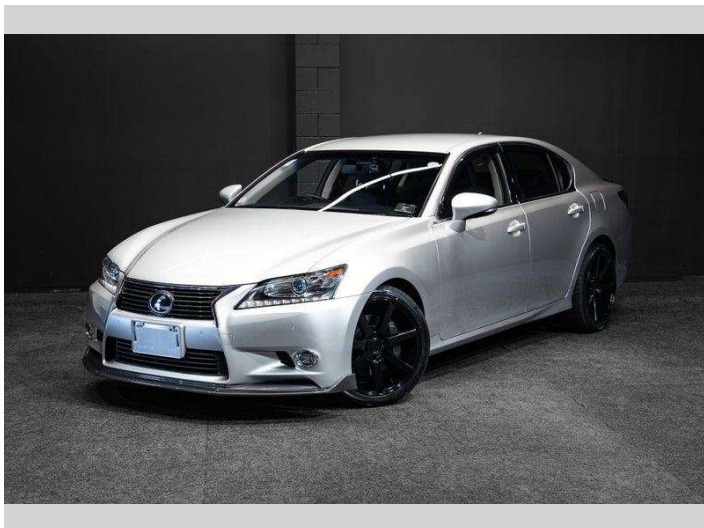

# 2014 Lexus GS 350 FRESH IMPORT - L Package!

**Purchase Price** **\$24,995**  
Includes GST, Registration & Licensing

Finance may be available on this vehicle. Ask one of our friendly staff for more information.

Gain peace of mind with Mechanical Breakdown Insurance. **Ask us how.**

**Top features**  
None Listed

Body Style  
**Sedan**

Odometer  
**72,000 km**

Engine  
**3456 cc, Internal Combustion**

Fuel Type  
**Petrol**

Transmission  
**Auto**

Wheels  
-

VIN  
**7AT0B00RX26004471**

Interior  
-

Safety  
  
Based on 2025 VSRR rating

Reg No.  
-

Ext Colour  
**Silver**

History  
-