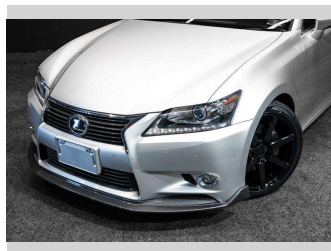

# 2014 Lexus GS 350 FRESH IMPORT - L Package!

**Purchase Price** **\$24,995**  
Includes GST, Registration & Licensing

Finance may be available on this vehicle. Ask one of our friendly staff for more information.

Gain peace of mind with Mechanical Breakdown Insurance. **Ask us how.**

**Top features**  
None Listed

Body Style  
**Sedan**

Odometer  
**72,000 km**

Engine  
**3456 cc, Internal Combustion**

Fuel Type  
**Petrol**