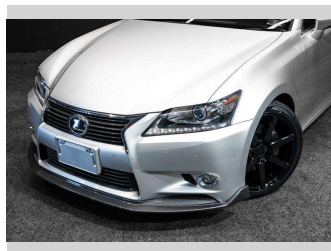

2014 Lexus GS 350 FRESH IMPORT - L Package!

Purchase Price **\$24,995**
Includes GST, Registration & Licensing

Finance may be available on this vehicle. Ask one of our friendly staff for more information.

Gain peace of mind with Mechanical Breakdown Insurance. **Ask us how.**

Top features
None Listed

Body Style
Sedan

Odometer
72,000 km

Engine
3456 cc, Internal Combustion

Fuel Type
Petrol

Transmission
Auto

Wheels
-