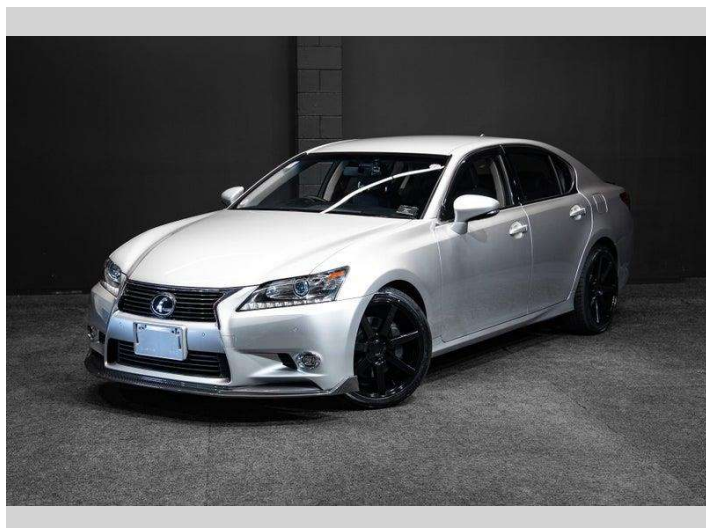

2014 Lexus GS 350 FRESH IMPORT - L Package!

Purchase Price **\$24,995**
Includes GST, Registration & Licensing

Finance may be available on this vehicle. Ask one of our friendly staff for more information.

Gain peace of mind with Mechanical Breakdown Insurance. **Ask us how.**

Top features
None Listed

Body Style
Sedan

Odometer
72,000 km

Engine
3456 cc, Internal Combustion

Fuel Type
Petrol

Transmission
Auto

Wheels
-

VIN
7AT0B00RX26004471

Interior
-

Safety

Based on 2025 VSRR rating

Reg No.
-

Ext Colour
Silver

History
-

Seats
-