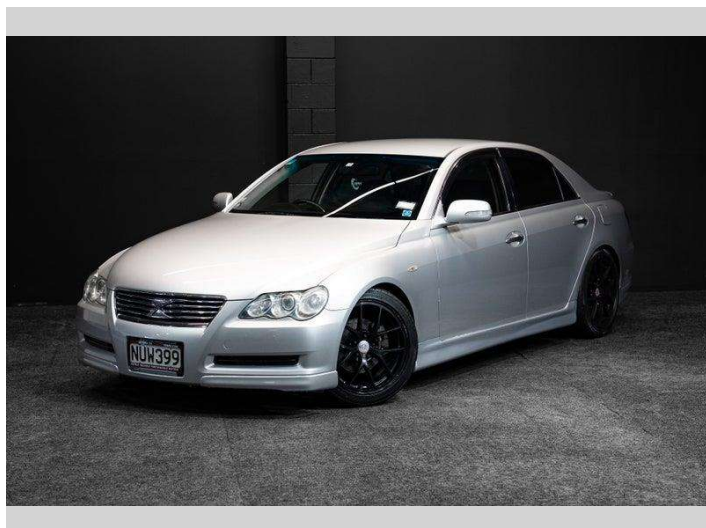

2005 Toyota MARK-X 2.5L V6 RWD!

Purchase Price

\$11,995

Includes GST, Registration & Licensing

Finance may be available on this vehicle. Ask one of our friendly staff for more information.

finance
NOW

Gain peace of mind with Mechanical Breakdown Insurance. **Ask us how.**

provident
insurance

Top features

None Listed

Body Style

Sedan

Odometer

119,000 km

Engine

2499 cc, Internal Combustion

Fuel Type

Petrol

Transmission

Auto

Wheels

-

VIN

Silver

History

-

Seats

-

CO2 Emissions

★★★★☆☆

217 grams/km