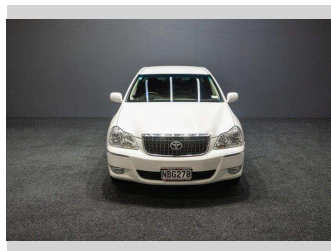

2007 Toyota Crown Majesta | V8 280BHP!

Purchase Price **\$16,995**
Includes GST, Registration & Licensing

Finance may be available on this vehicle. Ask one of our friendly staff for more information.

Gain peace of mind with Mechanical Breakdown Insurance. **Ask us how.**

Top features
None Listed

Body Style
Sedan

Odometer
77,000 km

Engine
4292 cc, Internal Combustion

Fuel Type
Petrol

Transmission
Auto

Wheels
-

VIN
7AT0H60BX20025385

Interior
-

Safety

Based on 2025 VSRR rating

Reg No.
NB6270

Ext Colour
White

History
-

Seats
-

CO2 Emissions
★☆☆☆☆
287 grams/km