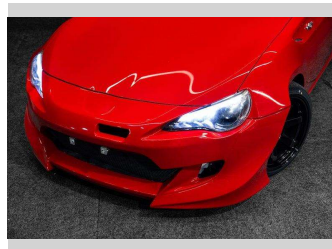

2012 Toyota 86 GT | Big Spoiler + Adjusties!

Purchase Price **\$24,995**
Includes GST, Registration & Licensing

Finance may be available on this vehicle. Ask one of our friendly staff for more information.

Gain peace of mind with Mechanical Breakdown Insurance. **Ask us how.**

Top features

None Listed

Body Style
Coupe

Odometer
93,000 km

Engine
1998 cc, Internal Combustion

Fuel Type
Petrol

Transmission
Auto